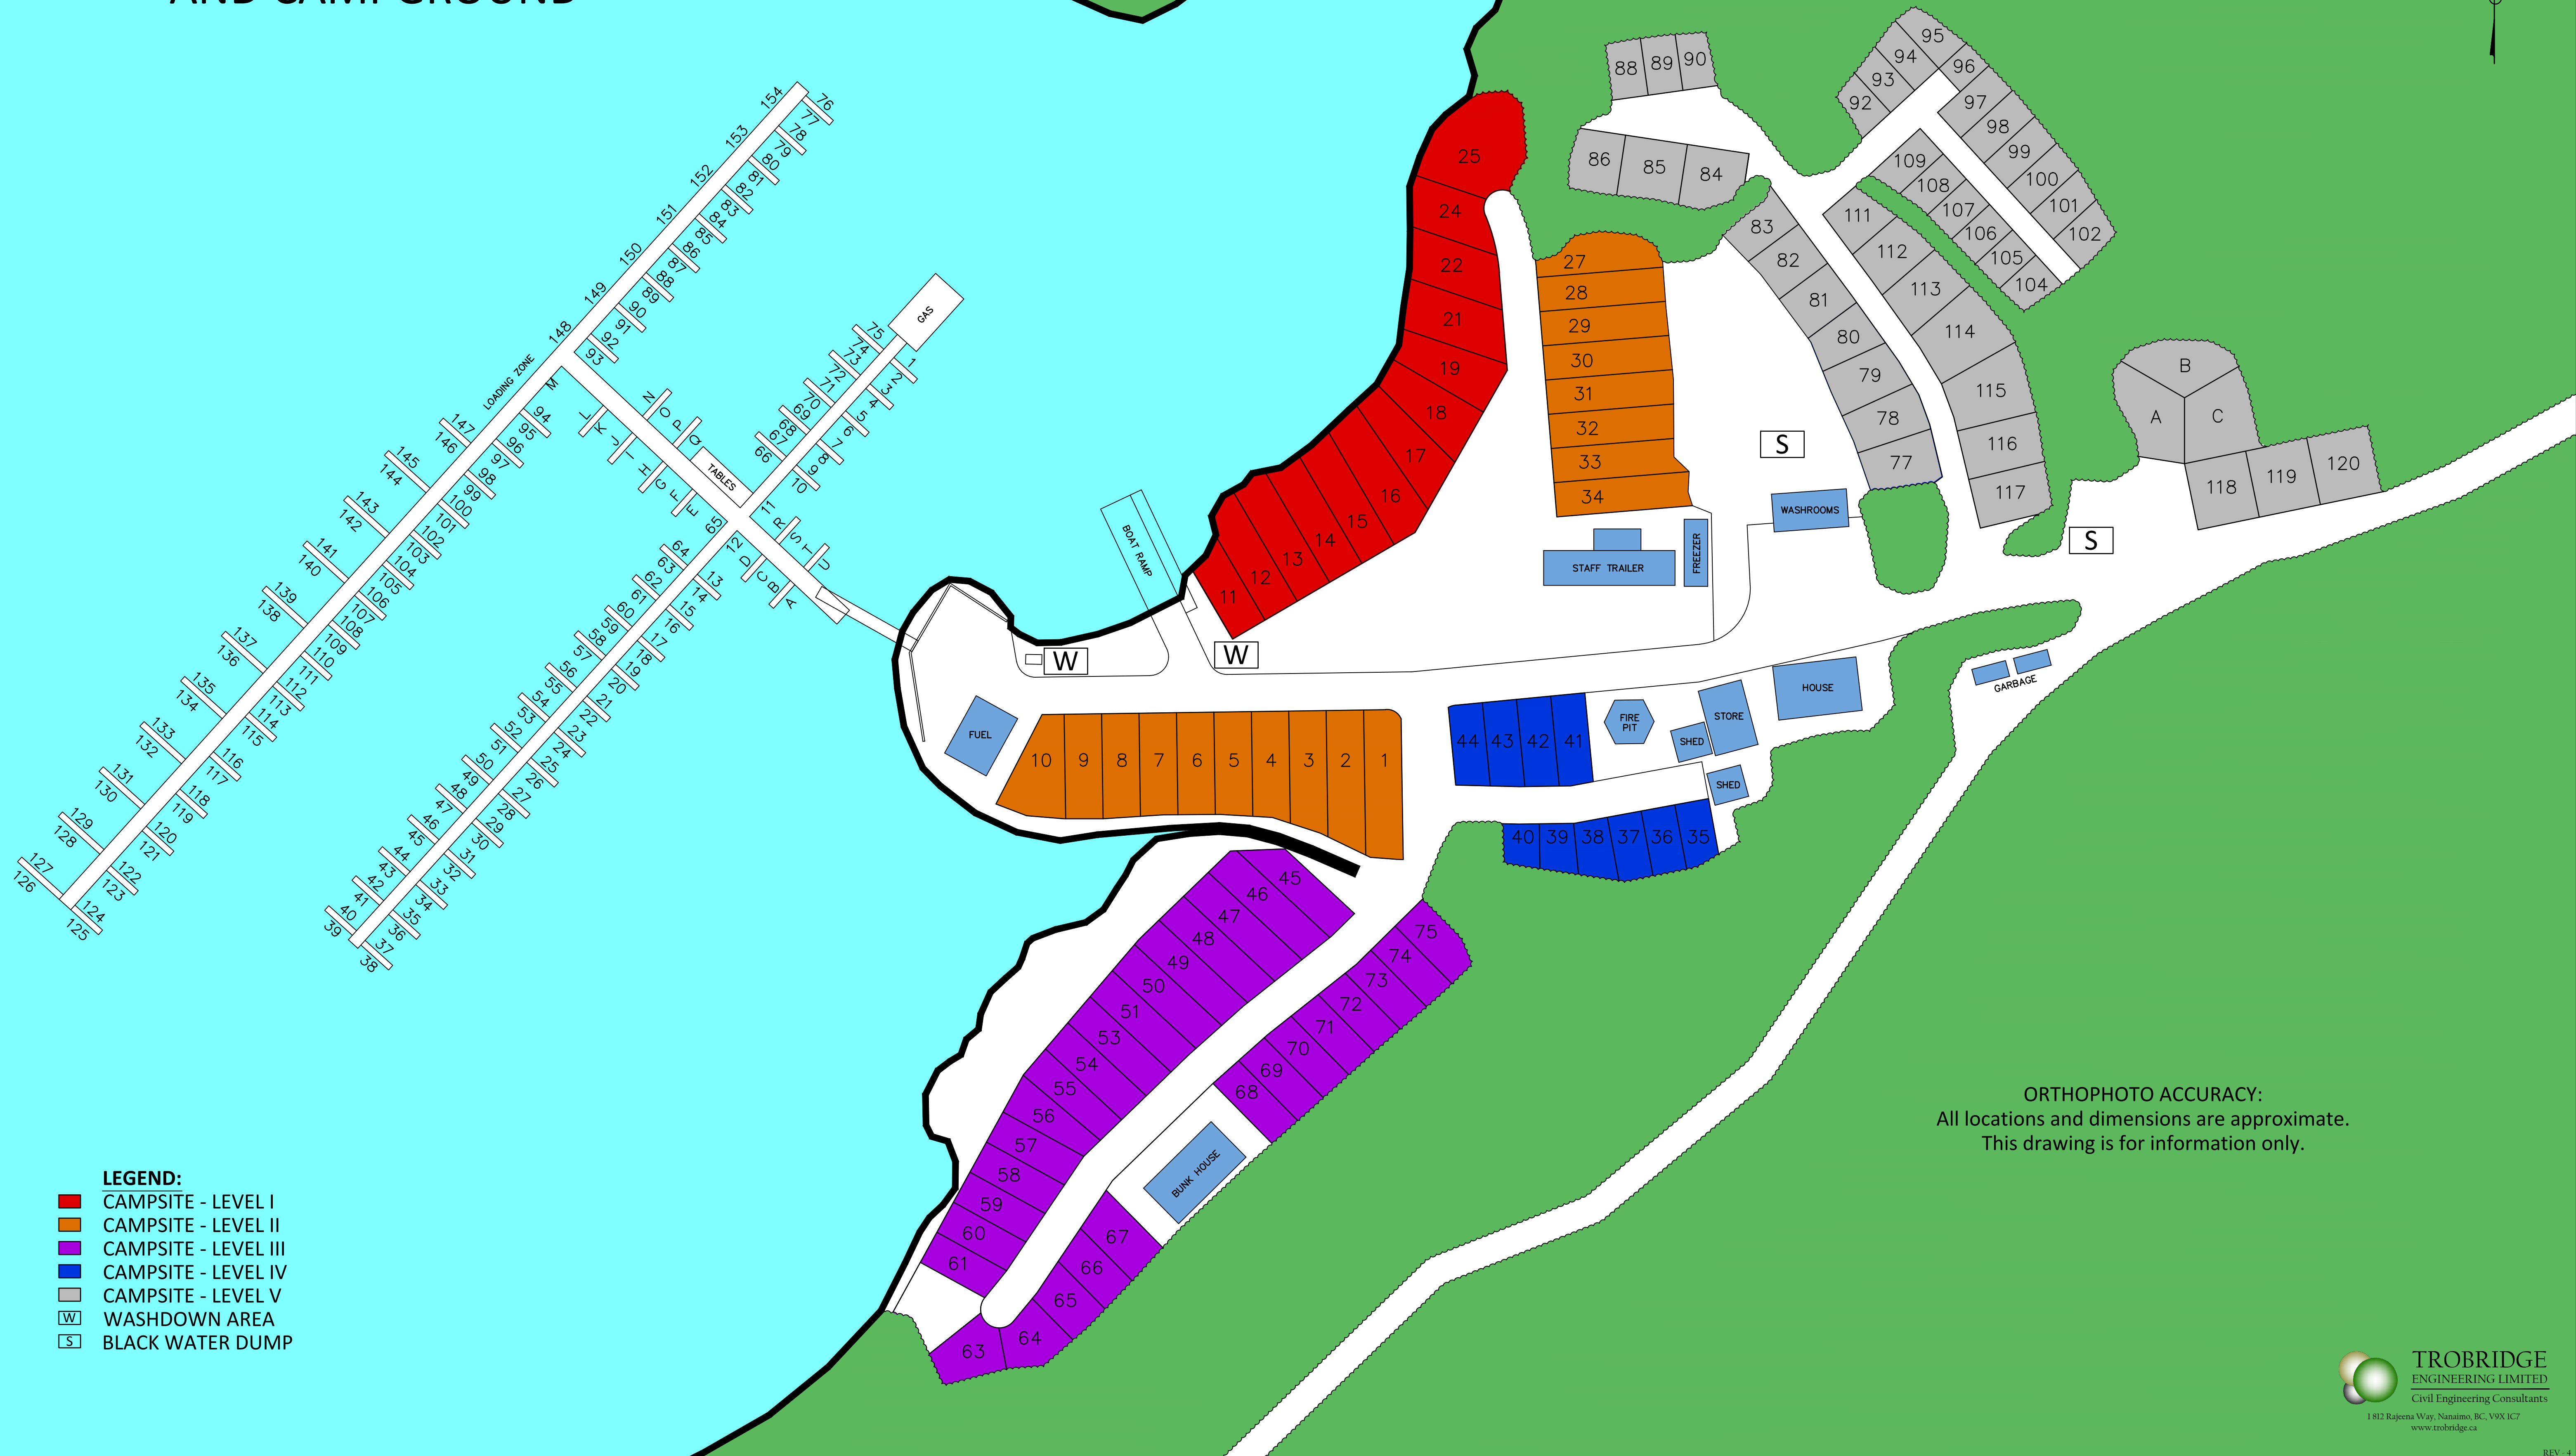

# POETT NOOK MARINA AND CAMPGROUND

- LEGEND:**
- CAMPSITE - LEVEL I
  - CAMPSITE - LEVEL II
  - CAMPSITE - LEVEL III
  - CAMPSITE - LEVEL IV
  - CAMPSITE - LEVEL V
  - W WASHDOWN AREA
  - S BLACK WATER DUMP

ORTHOPHOTO ACCURACY:  
All locations and dimensions are approximate.  
This drawing is for information only.